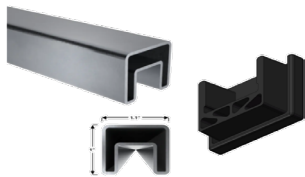

316L Stainless Steel Closed Top T Glass Clamp -12mm

- GF-CT-T / SATIN
- GF-CT-T-BLK / BLACK

Duplex 2205 Stainless Steel Heavy Duty Hinge, Glass to Glass -12mm

- GFGGH-3 / SATIN
- GFGGH-BLK / BLACK

316L Stainless Steel Glass to Glass Closed Top Clamp Adjustable Corner -12mm

- GFCCG-4 / SATIN
- GFCCG-4-BLK / BLACK

316L Stainless Steel Top Rail 8 ft. Length with Gasket and Cap -12-12.5mm

- CP-SSTR12-8F / SATIN
- CP-SSTR12-8F-BLK / BLACK

316L Stainless Steel Top Rail 6 ft. Length with Gasket and Cap -12-12.5mm