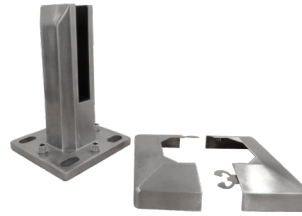

Duplex 2205 Stainless Steel Square Spigot V2 1.2kg

- GFSBPS-4-V2 / SATIN
- GFSBPS-BLK-V2 / BLACK