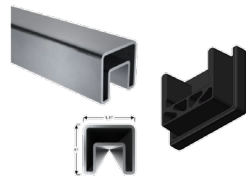

316L Stainless Steel Closed Top T Glass Clamp -12mm

- GF-CT-T / SATIN
- GF-CT-T-BLK / BLACK

Duplex 2205 Stainless Steel Heavy Duty Hinge, Glass to Glass -12mm

- GFGGH-3 / SATIN
- GFGGH-BLK / BLACK

316L Stainless Steel Glass to Glass Closed Top Clamp Adjustable Corner -12mm

- GFCCG-4 / SATIN
- GFCCG-4-BLK / BLACK

316L Stainless Steel Top Rail 8 ft. Length with Gasket and Cap -12-12.5mm

- CP-SSTR12-8F / SATIN
- CP-SSTR12-8F-BLK / BLACK

316L Stainless Steel Top Rail 6 ft. Length with Gasket and Cap -12-12.5mm