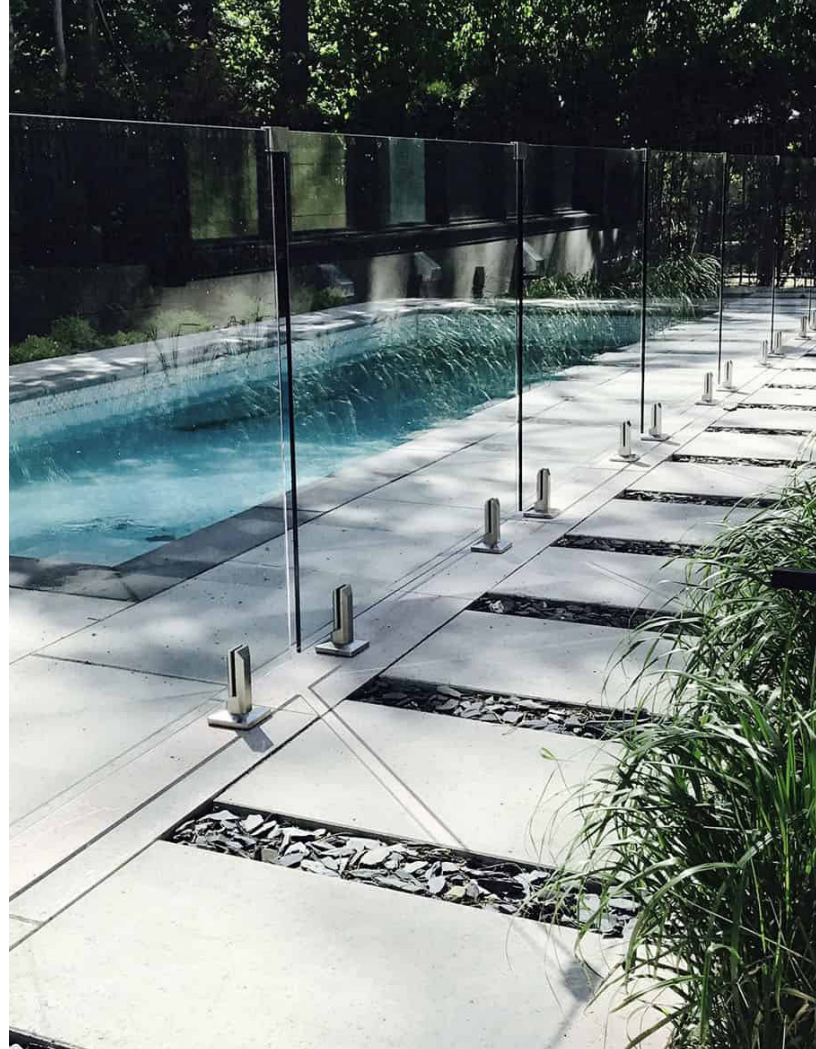

## CHOOSE PANOLUX FENCES AND CREATE A DREAMSCAPE

Harmoniously integrated into any outdoor landscape, PANOLUX's glass fences and doors will captivate with their purity and refinement.

- 1- AESTHETICS:** Glass fences offer an elegant and modern appearance that seamlessly integrates into any environment. They preserve panoramic views, bring in natural light, and create an open and spacious ambiance.
- 2- SAFETY:** Tempered glass fences are designed to provide a solid and secure barrier. Tempered glass is impact-resistant and shatters into small, non-sharp pieces in case of breakage, reducing the risk of injuries.
- 3- DURABILITY:** The glass used in the fences is treated to enhance its strength and durability. It is designed to withstand outdoor conditions such as weather, UV rays, and temperature changes while maintaining its aesthetic appeal.
- 4- EASY MAINTENANCE:** Glass fences are generally easy to maintain. They can be cleaned with standard glass cleaning products and a soft cloth. Additionally, since they are elevated above the ground, water and debris can easily drain away.
- 5- VERSATILITY:** Glass fences are suitable for various outdoor spaces, including pools, balconies, terraces, and more. They can be adapted to different styles and designs, offering a versatile solution to meet your specific needs.
- 6- ADDED VALUE:** Glass fences can add both aesthetic and functional value to your property. They enhance the visual appeal and elegance of your outdoor space, which can have a positive impact on the resale value of your home. They provide a modern and versatile solution to transform your outdoor area into a true paradise.