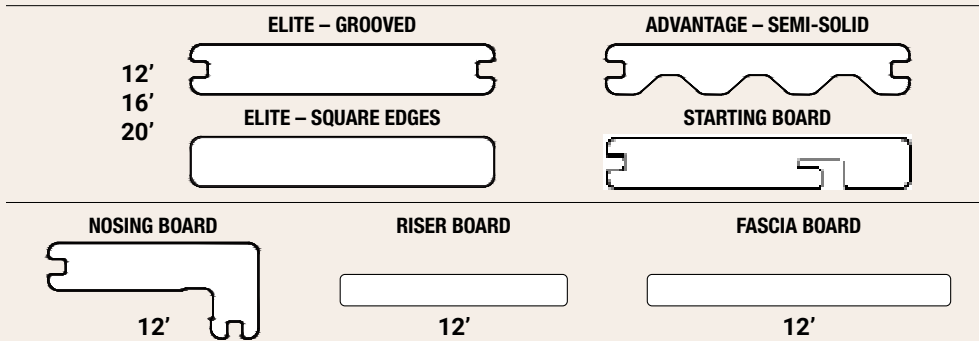

We offer all screws, tools and hidden fasteners in partnership with

CAMO

www.camofasteners.com/products

STARTER Clip

EDGE Clip
✓ 90 degree deck model on wood joists

EDGEX Clip
✓ Any model of deck on wood joists

EDGEXMETAL Clip
✓ Any model of deck on metal joists

WEDGE Clip
✓ Any model of deck on wood joists

WEDGEMETAL Clip
✓ Any model of deck on metal joists

Starborn accessories also available

DECKING BOARDS

DISTANCE CENTER TO CENTER OF THE JOISTS: 16 INCHES