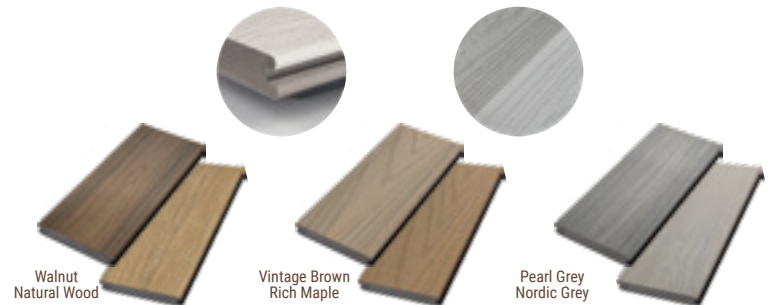

DECKING WOOD COMPOSITE

FiberWood

FIBERWOOD offers you only the best for your wood composite deck with its protective coating, **PROSHIELD PREMIUM®**, which fully covers all Fiberwood boards. This innovative protection covers all sides of the boards, including inside the grooves, providing ultimate protection against stains, impacts, insects, scratches, pet claws, as well as UV rays responsible for discoloration of the boards.

This board offers a natural wood finish and is available in six (6) trendy colors to create your dream deck.

SEMI-SOLID DECK BOARD

TWO-TONE REVERSIBLE DECK BOARD ELITE

3 MODELS TWO-TONE & REVERSIBLE

One of the main advantages of the **ELITE** deck board is its unparalleled strength and durability. The ELITE board is, in fact, of commercial grade. It is fully finished on both sides, allowing your balconies and decks to have a perfect finish both on top and underneath. The boards are also reversible and dual-colored for unique customization of your outdoor spaces.

The ELITE board comes with a 30-year residential warranty and a 25-year commercial warranty, and it has all the other benefits of Fiberwood boards.

STAIR TREAD - UNIQUE IN THE MARKET!

Fiberwood stair treads¹ measure 12 inches width, 1½ inches in thickness, and 12 feet length. These treads are not only slip-resistant but also available in colors that match the deck boards, ensuring a harmonious aesthetic. Additionally, they offer the option to integrate 12-foot aluminum stiffener², allowing for increased spacing of the stringers to 36" and for a robust attachment of guardrail posts and handrails. The finishing caps³ feature a full sealing system with 'O'-shaped gaskets enclosing the steps, preventing any water infiltration.

ADVANTAGE

Natural Wood

Walnut

Vintage Brown

Rich Maple

Pearl Grey

Nordic Grey

ELITE – REVERSIBLE TWO-TONE