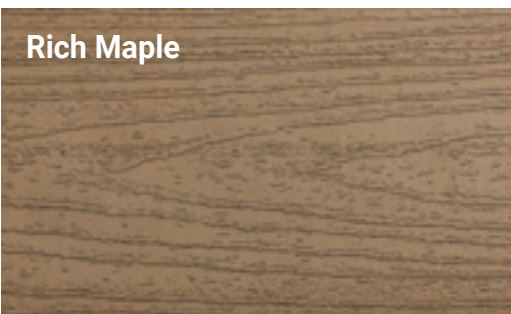

ADVANTAGE

Natural Wood

Walnut

Vintage Brown

Rich Maple

Pearl Grey

Nordic Grey

ELITE – REVERSIBLE TWO-TONE

Walnut

Natural Wood

Vintage Brown

Rich Maple

Pearl Grey

Nordic Grey

NOSING BOARD

Fiberwood stands out in the industry by offering a nosing board on the front of the step to give you a very nice finish.