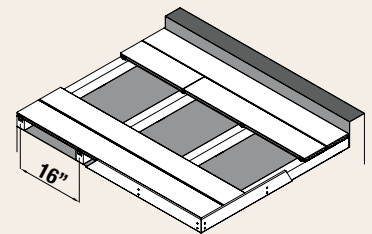

EDGEXMETAL Clip
✓ Any model of deck on metal joists

WEDGE Clip
✓ Any model of deck on wood joists

WEDGEMETAL Clip
✓ Any model of deck on metal joists

Starborn accessories also available

DECKING BOARDS

DISTANCE CENTER TO CENTER OF THE JOISTS: 16 INCHES