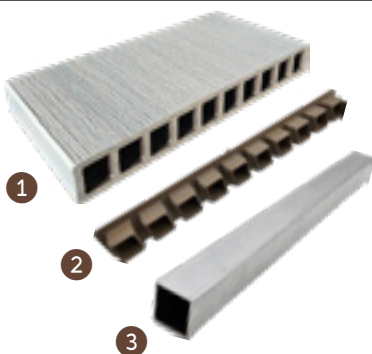

DECKING WOOD COMPOSITE

FiberWood

FIBERWOOD offers you only the best for your wood composite deck with its protective coating, **PROSHIELD PREMIUM®**, which fully covers all Fiberwood boards. This innovative protection covers all sides of the boards, including inside the grooves, providing ultimate protection against stains, impacts, insects, scratches, pet claws, as well as UV rays responsible for discoloration of the boards.

This board offers a natural wood finish and is available in six (6) trendy colors to create your dream deck.

SEMI-SOLID DECK BOARD

TWO-TONE REVERSIBLE DECK BOARD ELITE

3 MODELS TWO-TONE & REVERSIBLE

One of the main advantages of the **ELITE** deck board is its unparalleled strength and durability. The ELITE board is, in fact, of commercial grade. It is fully finished on both sides, allowing your balconies and decks to have a perfect finish both on top and underneath. The boards are also reversible and dual-colored for unique customization of your outdoor spaces.

The ELITE board comes with a 30-year residential warranty and a 25-year commercial warranty, and it has all the other benefits of Fiberwood boards.

STAIR TREAD - UNIQUE IN THE MARKET!

Fiberwood stair treads¹ measure 12 inches width, 1½ inches in thickness, and 12 feet length. These treads are not only slip-resistant but also available in colors that match the deck boards, ensuring a harmonious aesthetic. Additionally, they offer the option to integrate 12-foot aluminum stiffener², allowing for increased spacing of the stringers to 36" and for a robust attachment of guardrail posts and handrails. The finishing caps³ feature a full sealing system with 'O'-shaped gaskets enclosing the steps, preventing any water infiltration.